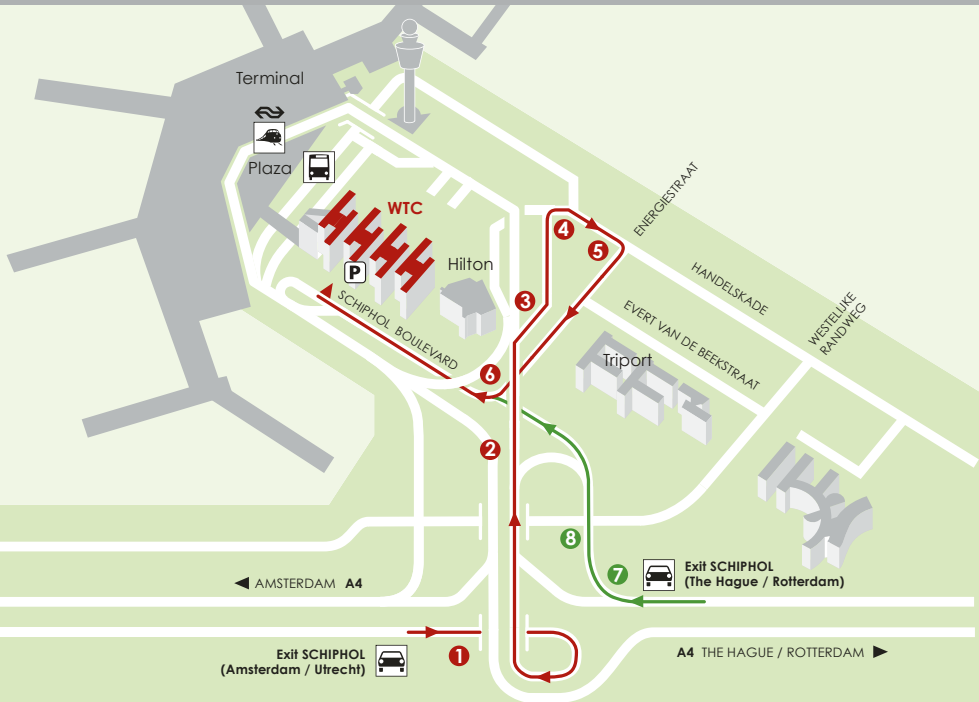

## From Amsterdam/Utrecht

- Take the Amsterdam Airport Schiphol exit on the A4 **1**
- Follow the signs marked 'Vracht/Cargo' **2**
- Follow the signs marked 'Vracht/kantoren/WTC/Hilton/Sheraton' and take the off-ramp exit on the right **3**
- At the end of the ramp, take the first right **4**
- Turn right at the first set of traffic lights **5**
- Continue along this road and follow the bend in the road to the right **6**
- Parking is available in the WTC car park

## From The Hague/Rotterdam

- Take the Schiphol exit on the A4
- Take the first exit on the right and follow the signs marked 'Vracht/Cargo' **7**
- Drive through the first set of traffic lights towards Schiphol Boulevard **8**
- Parking is available in the WTC car park

# Missed your exit?

- Drive in leftmost lane to take the first off-ramp exit (**past the P1 car park entrances**) on your left **1**
- Continue on this road and follow the bend in the road to the left **2**. You will pass the entrances to Schiphol Plaza, the railway station and the bus station
- Drive past the Sheraton Hotel and stay in the rightmost lane **3** (Do not take the ramp up or follow the signs marked '**Terug naar Schiphol/Return to Schiphol**')
- Continue on this road then turn left at the first set of traffic lights **4**. Turn left at the second set of traffic lights **5**
- Drive straight through to WTC Schiphol Airport
- Parking is available in the WTC car park

If you missed your exit after following the instructions above and you are driving past the Departure Halls: **6**

- Stay in the leftmost lane **7**
- Take the first exit where the road bends to the left and head downwards (to the same level as the Hilton hotel) **8**
- At the bottom of the off-ramp, take the first right **9**
- Turn right at the next junction **10**
- Drive straight and then turn right at the first set of traffic lights **11**
- Keep driving and follow the bend in the road to the right **12**
- Parking is available in the WTC car park