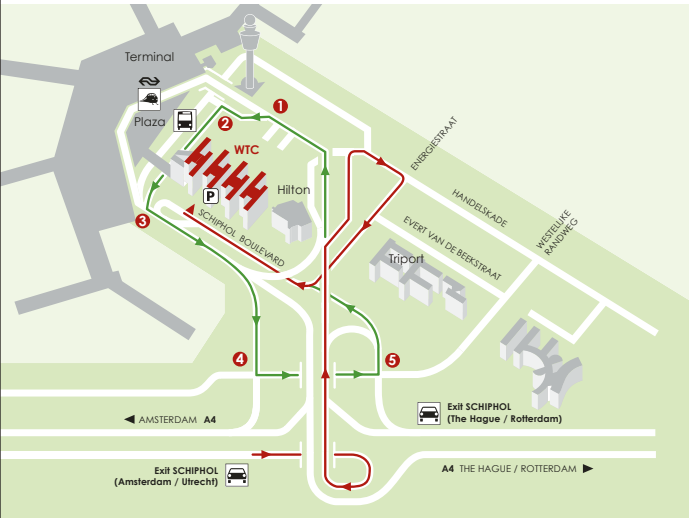

5 min.

- From the covered walkway: take the escalator from Schiphol Plaza up to the walkway and follow the signs marked WTC Schiphol Airport, or
- From outside: exit Schiphol Plaza. Cross over at the bus station towards the Sheraton Hotel. Keep walking along Schiphol Boulevard. The entrance to WTC Schiphol Airport is located next to the hotel.

# Missed your exit?

- Drive in leftmost lane to take the first off-ramp exit (**past the P1 car park entrances**) on your left **1**
- Continue on this road and follow the bend in the road to the left **2**. You will pass the entrances to Schiphol Plaza, the railway station and the bus station
- Drive past the Sheraton Hotel and stay in the rightmost lane **3** (Do not take the ramp up or follow the signs marked '**Terug naar Schiphol/Return to Schiphol**')
- Continue on this road then turn left at the first set of traffic lights **4**. Turn left at the second set of traffic lights **5**
- Drive straight through to WTC Schiphol Airport
- Parking is available in the WTC car park

If you missed your exit after following the instructions above and you are driving past the Departure Halls: **6**

- Stay in the leftmost lane **7**
- Take the first exit where the road bends to the left and head downwards (to the same level as the Hilton hotel) **8**
- At the bottom of the off-ramp, take the first right **9**
- Turn right at the next junction **10**
- Drive straight and then turn right at the first set of traffic lights **11**
- Keep driving and follow the bend in the road to the right **12**
- Parking is available in the WTC car park