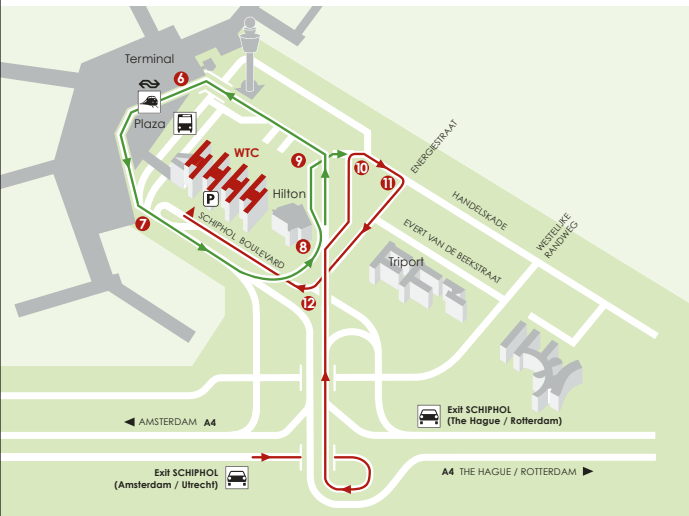

5 min.

- From the covered walkway: take the escalator from Schiphol Plaza up to the walkway and follow the signs marked WTC Schiphol Airport, or
- From outside: exit Schiphol Plaza. Cross over at the bus station towards the Sheraton Hotel. Keep walking along Schiphol Boulevard. The entrance to WTC Schiphol Airport is located next to the hotel.

# Missed your exit?

- Drive in leftmost lane to take the first off-ramp exit (**past the P1 car park entrances**) on your left **1**
- Continue on this road and follow the bend in the road to the left **2**. You will pass the entrances to Schiphol Plaza, the railway station and the bus station
- Drive past the Sheraton Hotel and stay in the rightmost lane **3** (Do not take the ramp up or follow the signs marked '**Terug naar Schiphol/Return to Schiphol**')
- Continue on this road then turn left at the first set of traffic lights **4**. Turn left at the second set of traffic lights **5**
- Drive straight through to WTC Schiphol Airport
- Parking is available in the WTC car park

If you missed your exit after following the instructions above and you are driving past the Departure Halls: **6**

- Stay in the leftmost lane **7**
- Take the first exit where the road bends to the left and head downwards (to the same level as the Hilton hotel) **8**
- At the bottom of the off-ramp, take the first right **9**
- Turn right at the next junction **10**
- Drive straight and then turn right at the first set of traffic lights **11**
- Keep driving and follow the bend in the road to the right **12**
- Parking is available in the WTC car park