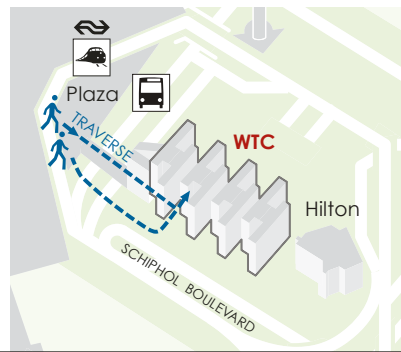

## From Amsterdam/Utrecht

- Take the Amsterdam Airport Schiphol exit on the A4 **1**
- Follow the signs marked 'Vracht/Cargo' **2**
- Follow the signs marked 'Vracht/kantoren/WTC/Hilton/Sheraton' and take the off-ramp exit on the right **3**
- At the end of the ramp, take the first right **4**
- Turn right at the first set of traffic lights **5**
- Continue along this road and follow the bend in the road to the right **6**
- Parking is available in the WTC car park

## From The Hague/Rotterdam

- Take the Schiphol exit on the A4
- Take the first exit on the right and follow the signs marked 'Vracht/Cargo' **7**
- Drive through the first set of traffic lights towards Schiphol Boulevard **8**
- Parking is available in the WTC car park

5 min.

- From the covered walkway: take the escalator from Schiphol Plaza up to the walkway and follow the signs marked WTC Schiphol Airport, or
- From outside: exit Schiphol Plaza. Cross over at the bus station towards the Sheraton Hotel. Keep walking along Schiphol Boulevard. The entrance to WTC Schiphol Airport is located next to the hotel.

# Missed your exit?

- Drive in leftmost lane to take the first off-ramp exit (**past the P1 car park entrances**) on your left **1**
- Continue on this road and follow the bend in the road to the left **2**. You will pass the entrances to Schiphol Plaza, the railway station and the bus station
- Drive past the Sheraton Hotel and stay in the rightmost lane **3** (Do not take the ramp up or follow the signs marked '**Terug naar Schiphol/Return to Schiphol**')
- Continue on this road then turn left at the first set of traffic lights **4**. Turn left at the second set of traffic lights **5**
- Drive straight through to WTC Schiphol Airport
- Parking is available in the WTC car park